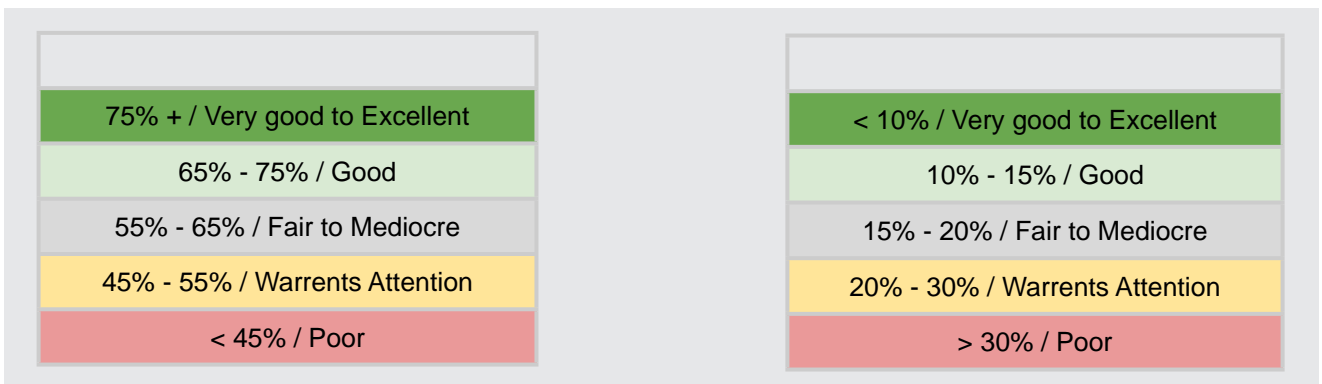

Overall Results for UNLV

75% + / Very good to Excellent
65% - 75% / Good
55% - 65% / Fair to Mediocre
45% - 55% / Warrents Attention
< 45% / Poor

< 10% / Very good to Excellent
10% - 15% / Good
15% - 20% / Fair to Mediocre
20% - 30% / Warrents Attention
> 30% / Poor