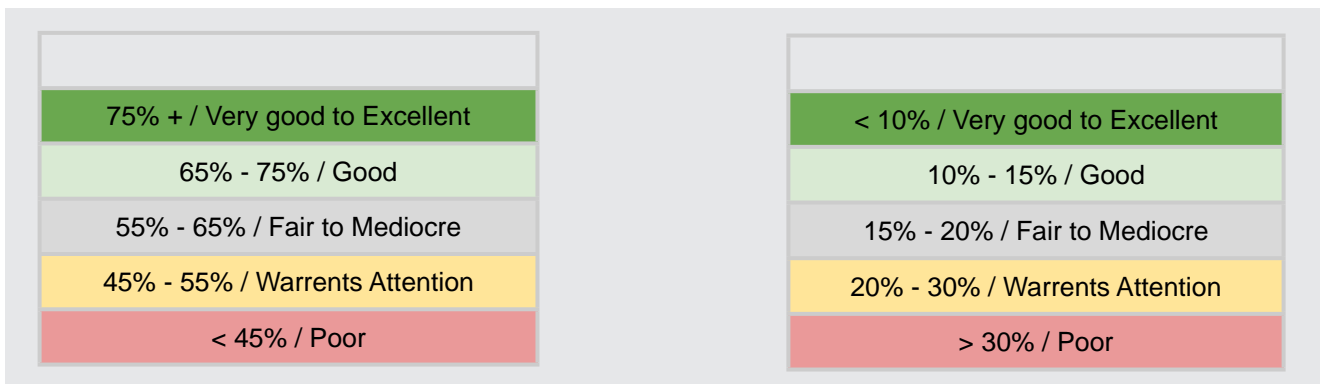

Overall Results for UNLV

75% + / Very good to Excellent
65% - 75% / Good
55% - 65% / Fair to Mediocre
45% - 55% / Warrents Attention
< 45% / Poor

< 10% / Very good to Excellent
10% - 15% / Good
15% - 20% / Fair to Mediocre
20% - 30% / Warrents Attention
> 30% / Poor